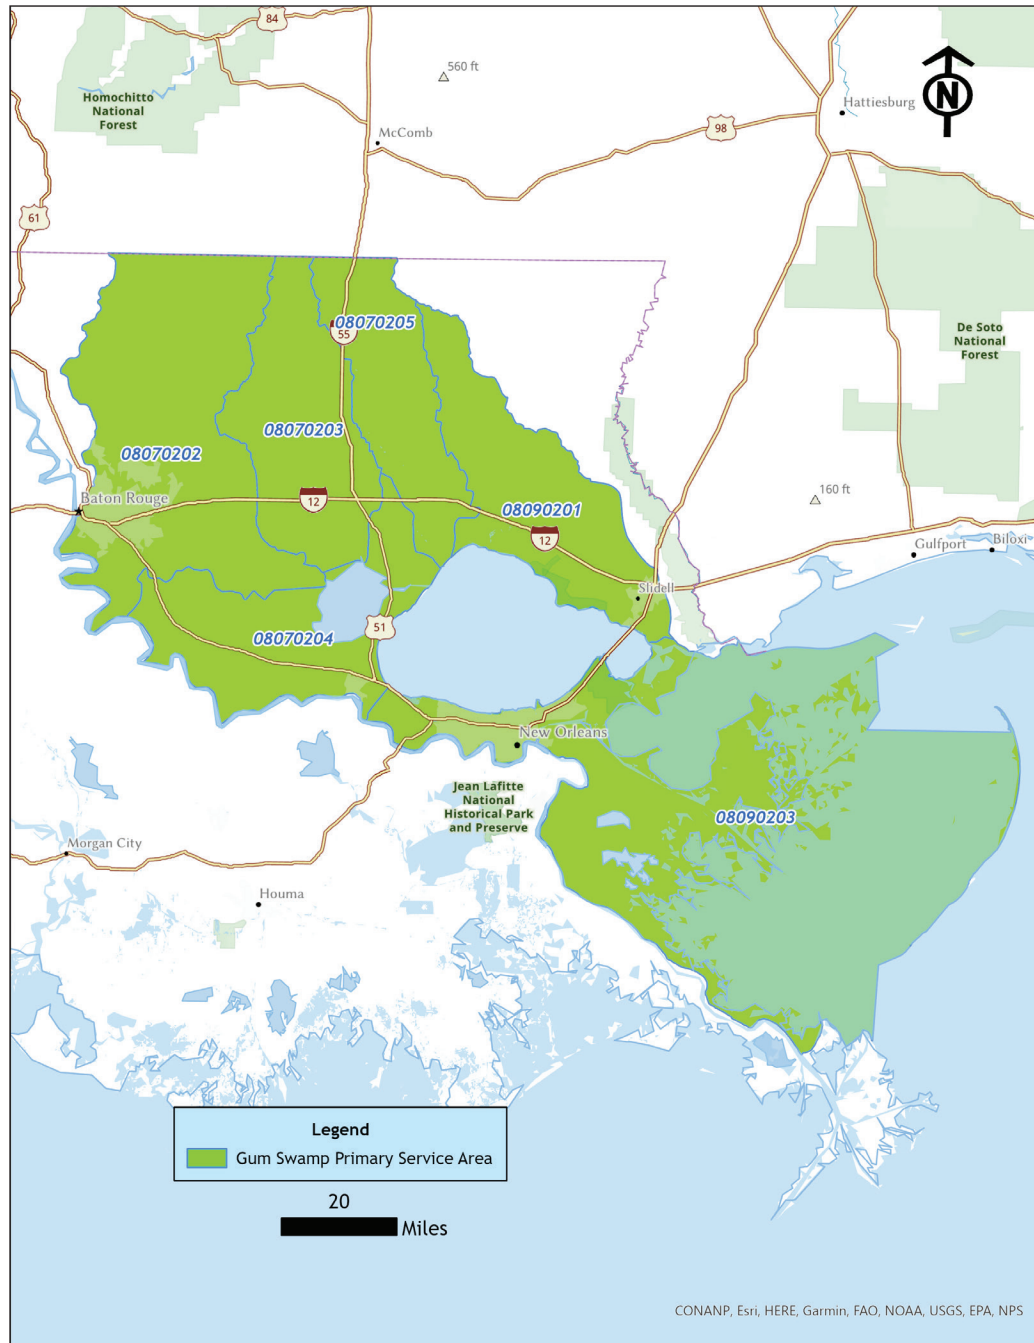

# Bank: GUM SWAMP - *Bottomland Hardwood*

**Location:** Livingston Parish, LA

**Acreage:** +/- 1,125 acres

**Purpose:** Restoring 1,035 acres of intensively managed, bedded pine plantations to native bottomland hardwood forest; preserving 62 acres of existing bottomland hardwood forest and 18 acres of uplands

## Primary HUC:

- 08070202** (Amite)
- 08070203** (Tickfaw)
- 08070204** (Lake Maurepas)
- 08070205** (Tangipahoa)
- 08090201** (Liberty Bayou-Tchefuncta)
- 08090202** (Lake Pontchartrain)
- 08090203** (Eastern Louisiana Coastal)