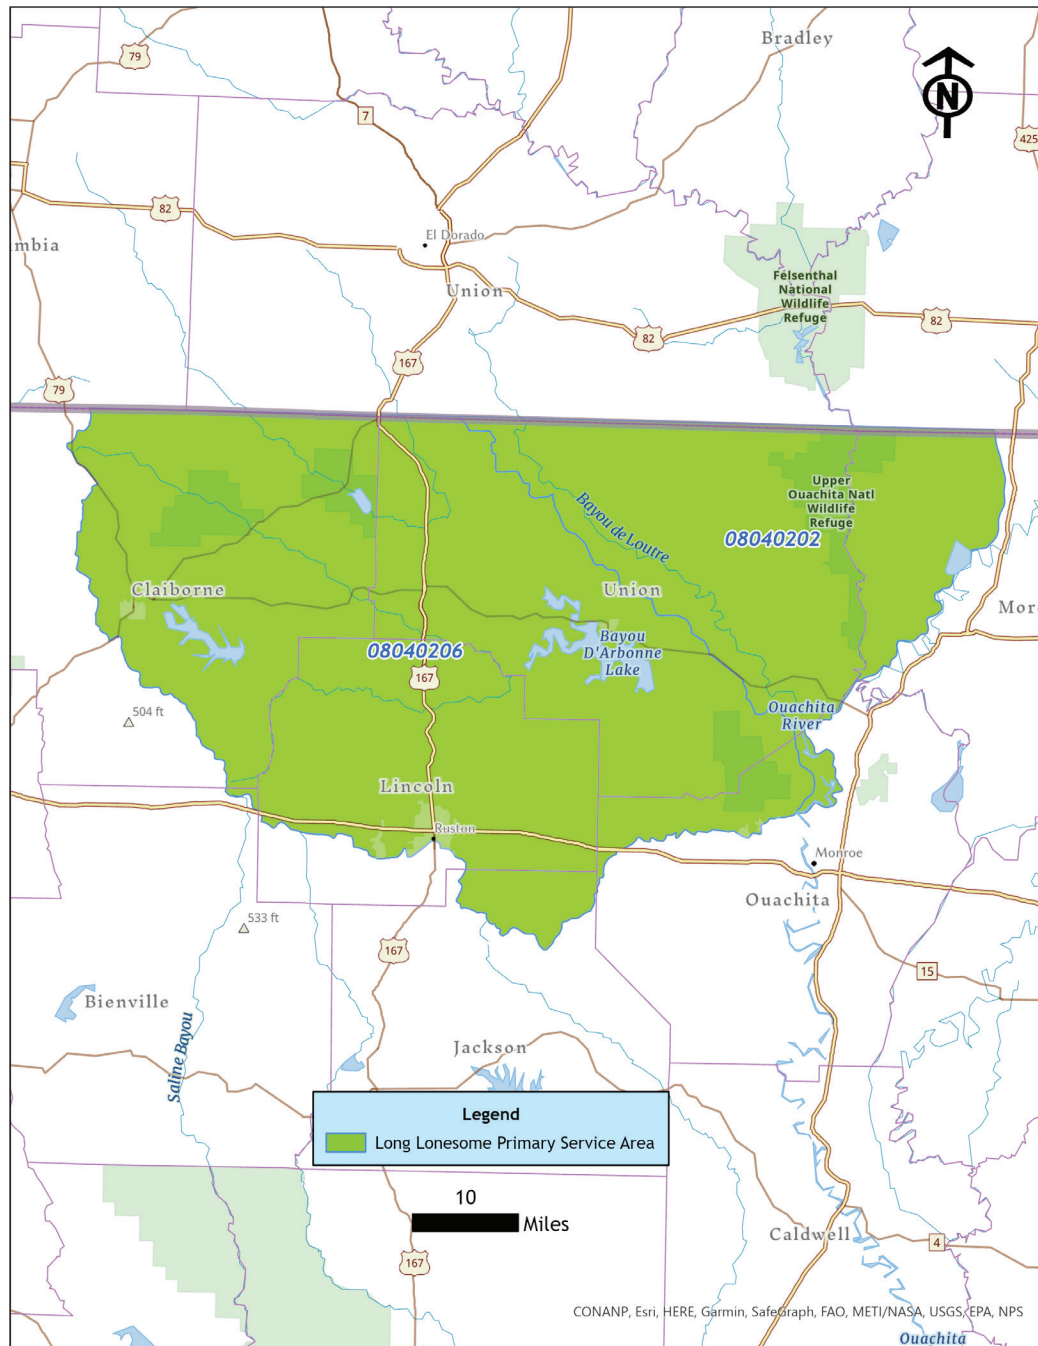

# Bank: LONG LONESOME - *Bottomland Hardwood*

**Location:** Morehouse Parish, LA

**Acreage:** +/- 613 acres

**Purpose:** Restoring 552 acres of intensively managed, bedded pine plantations to native bottomland hardwood forest; preserving 46 acres of existing bottomland hardwood forest and nine acres of uplands

### Primary HUC:

**08040202** (Lower Quachita-Bayou De Loutre)

**08040206** (Bayou D'arbonne)